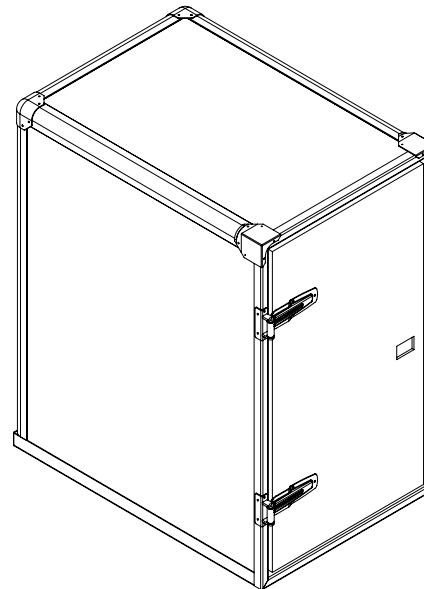

© All rights at the Humber company, also for applications for industrial property rights. We have all powers of disposal, such as copy and transfer rights!

Back

Dimensions for door lock are outside dimensions of the built-in lock. Please let overlap about 1 cm.

Side (left= right)

Front

Top

FILM WRAPPING AREAS

- All around bleeding approx. 2 cm
- If necessary, remove hinges, lock and ventilation grille before wrapping

Index		Changed text		Engineering material:		Engineering material no.:		Standard:		Raw material no.:	
Last nonconformity subject to DIN ISO 2768 - m											
Index	Upd. No.	Date	Name	Weight:	58,24 kg	Author:		Date:	22.04.2020		
				Surface:		Revision Name:		Date:			
						Approved:		Date:			
				Title:							
				FlexBox 1.5 [1550 x 900 x 1300 GFK]							
Project: 50000 series				BAYK ZERO EMISSION				Article No.: A00256		Index:	
Approval status:				Scale: 1:10		Sheet No.: 1		Sheets: 1		Format: A4	
Origin:				Ers. f.:				Ers. d.:			