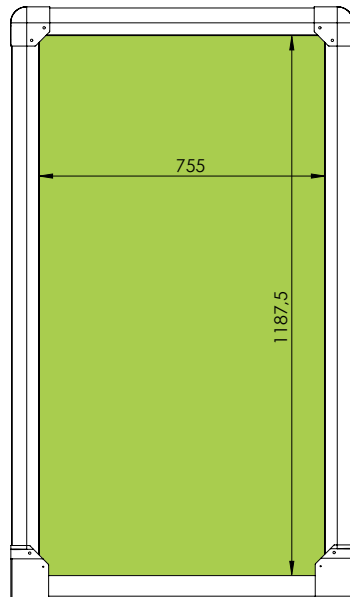

© All rights at the Humber company, also for applications for industrial property rights. We have all powers of disposal, such as copy and transfer rights!

Back

Dimensions for door lock are outside dimensions of the built-in lock. Please let overlap about 1 cm.

Side (left= right)

Front

Top

FILM WRAPPING AREAS

- All around bleeding approx. 2 cm
- If necessary, remove hinges, lock and ventilation grille before wrapping

Index		Changed text		Engineering material:		Engineering material no.:		Standard:		Raw material no.:	
Last nonconformity subject to DIN ISO 2768 - m											
Index	Upd. No.	Date	Name	Weight:	58,24 kg	Author:		Date:	22.04.2020		
				Surface:		Revision Name:		Date:			
						Approved:		Date:			
				Title:							
				FlexBox 1.5 [1550 x 900 x 1300 GFK]							
Project: 50000 series				BAYK ZERO EMISSION				Article No.: A00256		Index:	
Approval status:				Scale: 1:10		Sheet No.: 1		Sheets: 1		Format: A4	
Origin:				Ers. f.:				Ers. d.:			