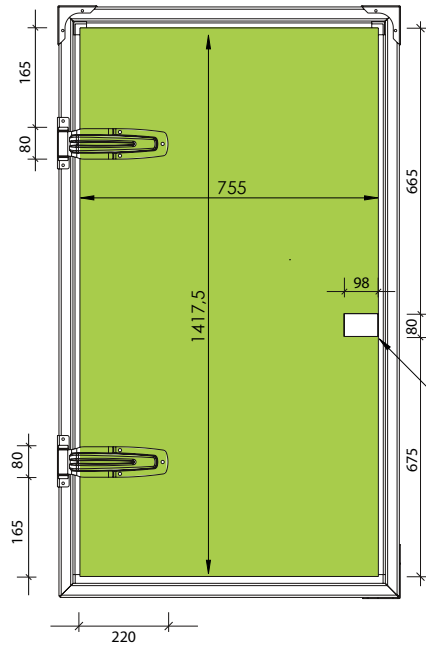

© All rights at the Humber company, also for applications for industrial property rights. We have all powers of disposal, such as copy and transfer rights!

Back

Dimensions for door lock are outside dimensions of the built-in lock. Please let overlap about 1 cm.

Side (left= right)

Front

Top

FILM WRAPPING AREAS

- All around bleeding approx. 2 cm
- If necessary, remove hinges, lock and ventilation grille before wrapping

Index		Changed text		Engineering material:		Engineering material no.:		Standard:		Raw material no.:	
Last nonconformity subject to DIN ISO 2768 - m											
Index	Upd. No.	Date	Name	Weight:	58,24 kg	Author:		Date:	22.04.2020		
				Surface:		Revision Name:		Date:			
						Approved:		Date:			
				Title:							
				FlexBox 1.5 [1550 x 900 x 1300 GFK]							
Project: 50000 series				BAYK ZERO EMISSION				Article No.: A00256		Index:	
Approval status:				Scale: 1:10		Sheet No.: 1		Sheets: 1		Format: A4	
Origin:				Ers. f.:				Ers. d.:			