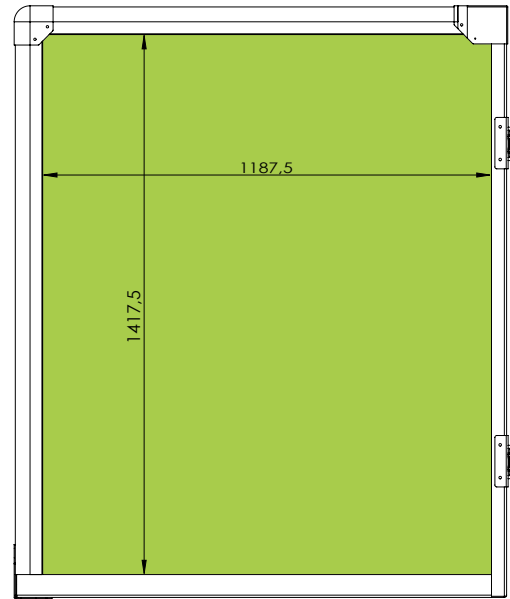

© All rights at the Humber company, also for applications for industrial property rights. We have all powers of disposal, such as copy and transfer rights!

Back

Dimensions for door lock are outside dimensions of the built-in lock. Please let overlap about 1 cm.

Side (left= right)

Front

Top

FILM WRAPPING AREAS

- All around bleeding approx. 2 cm
- If necessary, remove hinges, lock and ventilation grille before wrapping

Index		Changed text		Engineering material:		Engineering material no.:		Standard:		Raw material no.:	
Last nonconformity subject to DIN ISO 2768 - m											
Index	Upd. No.	Date	Name	Weight:	58,24 kg	Author:		Date:	22.04.2020		
				Surface:		Revision Name:		Date:			
						Approved:		Date:			
				Title:							
				FlexBox 1.5 [1550 x 900 x 1300 GFK]							
Project: 50000 series				BAYK ZERO EMISSION				Article No.: A00256		Index:	
Approval status:				Scale: 1:10		Sheet No.: 1		Sheets: 1		Format: A4	
Origin:				Ers. f.:				Ers. d.:			