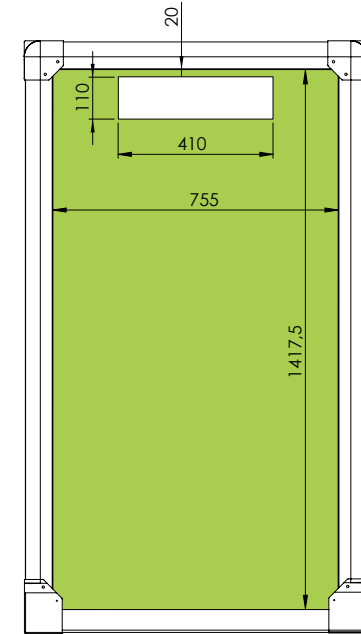

© All rights at the Humber company, also for applications for industrial property rights. We have all powers of disposal, such as copy and transfer rights!

Back

Dimensions for door lock are outside dimensions of the built-in lock. Please let overlap about 1 cm.

Side (left= right)

Front

Top

FILM WRAPPING AREAS

- All around bleeding approx. 2 cm
- If necessary, remove hinges, lock and ventilation grille before wrapping

Index		Changed text		Engineering material:		Engineering material no.:		Standard:		Raw material no.:	
Last nonconformity subject to DIN ISO 2768 - m											
Index	Upd. No.	Date	Name	Weight:	58,24 kg	Author:		Date:	22.04.2020		
				Surface:		Revision Name:		Date:			
						Approved:		Date:			
				Title:							
				FlexBox 1.5 [1550 x 900 x 1300 GFK]							
Project: 50000 series				BAYK ZERO EMISSION				Article No.: A00256		Index:	
Approval status:				Scale: 1:10		Sheet No.: 1		Sheets: 1		Format: A4	
Origin:				Ers. f.:				Ers. d.:			