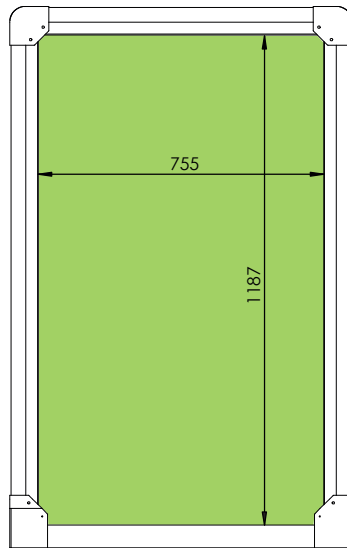

© All rights at the Humber company, also for applications for industrial property rights. We have all powers of disposal, such as copy and transfer rights!

Back

Dimensions for door lock are outside dimensions of the built-in lock. Please let overlap about 1 cm.

Side (left= right)

Front

Top

FILM WRAPPING AREAS

- All around bleeding approx. 2 cm
- If necessary, remove hinges, lock and ventilation grille before wrapping

Index		Changed text					
Last nonconformity subject to DIN ISO 2768 - m		Engineering material:		Engineering material no.:		Standard:	
						Raw material no.:	
Index	Upd. No.	Date	Name	Weight:	54,62 kg	Author:	Date: 22.04.2020
				Surface:		Revision Name:	Date:
						Approved:	Date:
				Title:			
				FlexBox 1.4 [1430 x 900 x 1300 GFK]			
Project: 50000 series		BAYK		Article No.:		Index:	
		ZERO EMISSION		A00254			
Approval status:		Scale: 1:10		Sheet No: 1		Sheets: 1	
		Format: A4					
Origin:		Ers. f.:		Ers. d.:			