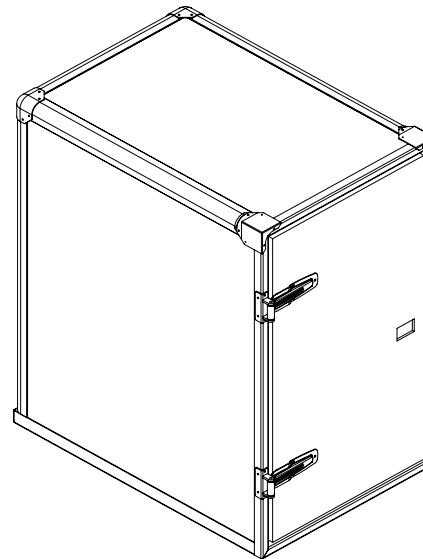

© All rights at the Humber company, also for applications for industrial property rights. We have all powers of disposal, such as copy and transfer rights!

Back

Dimensions for door lock are outside dimensions of the built-in lock. Please let overlap about 1 cm.

Side (left= right)

Front

Top

FILM WRAPPING AREAS

- All around bleeding approx. 2 cm
- If necessary, remove hinges, lock and ventilation grille before wrapping

Index		Changed text					
Last nonconformity subject to DIN ISO 2768 - m		Engineering material:		Engineering material no.:		Standard:	
						Raw material no.:	
Index	Upd. No.	Date	Name	Weight:	54,62 kg	Author:	Date: 22.04.2020
				Surface:		Revision Name:	Date:
						Approved:	Date:
				Title:			
				FlexBox 1.4 [1430 x 900 x 1300 GFK]			
Project: 50000 series		BAYK		Article No.:		Index:	
		ZERO EMISSION		A00254			
Approval status:		Scale: 1:10		Sheet No: 1		Sheets: 1	
		Format: A4					
Origin:		Ers. f.:		Ers. d.:			