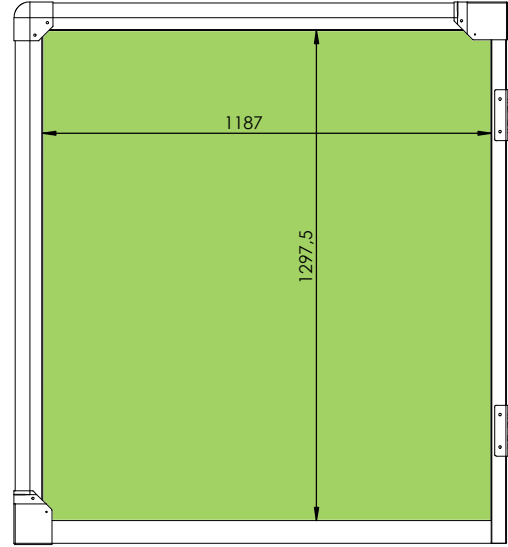

© All rights at the Humber company, also for applications for industrial property rights. We have all powers of disposal, such as copy and transfer rights!

Back

Dimensions for door lock are outside dimensions of the built-in lock. Please let overlap about 1 cm.

Side (left= right)

Front

Top

FILM WRAPPING AREAS

- All around bleeding approx. 2 cm
- If necessary, remove hinges, lock and ventilation grille before wrapping

Index		Changed text					
Last nonconformity subject to DIN ISO 2768 - m		Engineering material:		Engineering material no.:		Standard:	
						Raw material no.:	
Index	Upd. No.	Date	Name	Weight:	54,62 kg	Author:	Date: 22.04.2020
				Surface:		Revision Name:	Date:
						Approved:	Date:
				Title:			
				FlexBox 1.4 [1430 x 900 x 1300 GFK]			
Project: 50000 series		BAYK		Article No.:		Index:	
		ZERO EMISSION		A00254			
Approval status:		Scale: 1:10		Sheet No: 1		Sheets: 1	
		Format: A4					
Origin:		Ers. f.:		Ers. d.:			