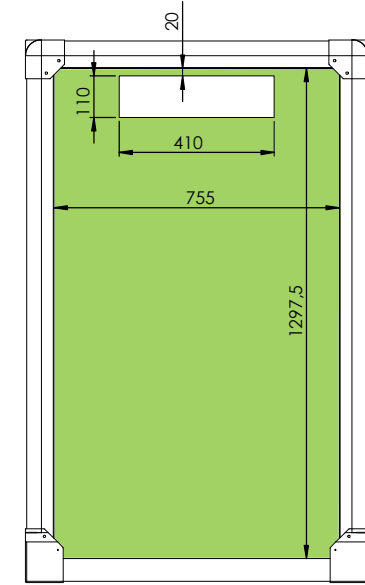

© All rights at the Humber company, also for applications for industrial property rights. We have all powers of disposal, such as copy and transfer rights!

Back

Dimensions for door lock are outside dimensions of the built-in lock. Please let overlap about 1 cm.

Side (left= right)

Front

Top

FILM WRAPPING AREAS

- All around bleeding approx. 2 cm
- If necessary, remove hinges, lock and ventilation grille before wrapping

Index		Changed text					
Last nonconformity subject to DIN ISO 2768 - m		Engineering material:		Engineering material no.:		Standard:	
						Raw material no.:	
Index	Upd. No.	Date	Name	Weight:	54,62 kg	Author:	Date: 22.04.2020
				Surface:		Revision Name:	Date:
						Approved:	Date:
				Title:			
				FlexBox 1.4 [1430 x 900 x 1300 GFK]			
Project: 50000 series		BAYK		Article No.:		Index:	
		ZERO EMISSION		A00254			
Approval status:		Scale: 1:10		Sheet No: 1		Sheets: 1	
		Format: A4					
Origin:		Ers. f.:		Ers. d.:			