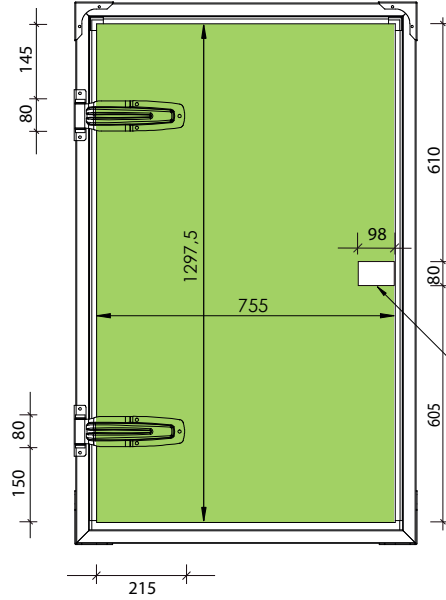

© All rights at the Humber company, also for applications for industrial property rights. We have all powers of disposal, such as copy and transfer rights!

Back

Dimensions for door lock are outside dimensions of the built-in lock. Please let overlap about 1 cm.

Side (left= right)

Front

Top

FILM WRAPPING AREAS

- All around bleeding approx. 2 cm
- If necessary, remove hinges, lock and ventilation grille before wrapping

Index		Changed text					
Last nonconformity subject to DIN ISO 2768 - m		Engineering material:		Engineering material no.:		Standard:	
						Raw material no.:	
Index	Upd. No.	Date	Name	Weight:	54,62 kg	Author:	Date: 22.04.2020
				Surface:		Revision Name:	Date:
						Approved:	Date:
				Title:			
				FlexBox 1.4 [1430 x 900 x 1300 GFK]			
Project: 50000 series		BAYK		Article No.:		Index:	
		ZERO EMISSION		A00254			
Approval status:		Scale: 1:10		Sheet No: 1		Sheets: 1	
		Format: A4					
Origin:		Ers. f.:		Ers. d.:			